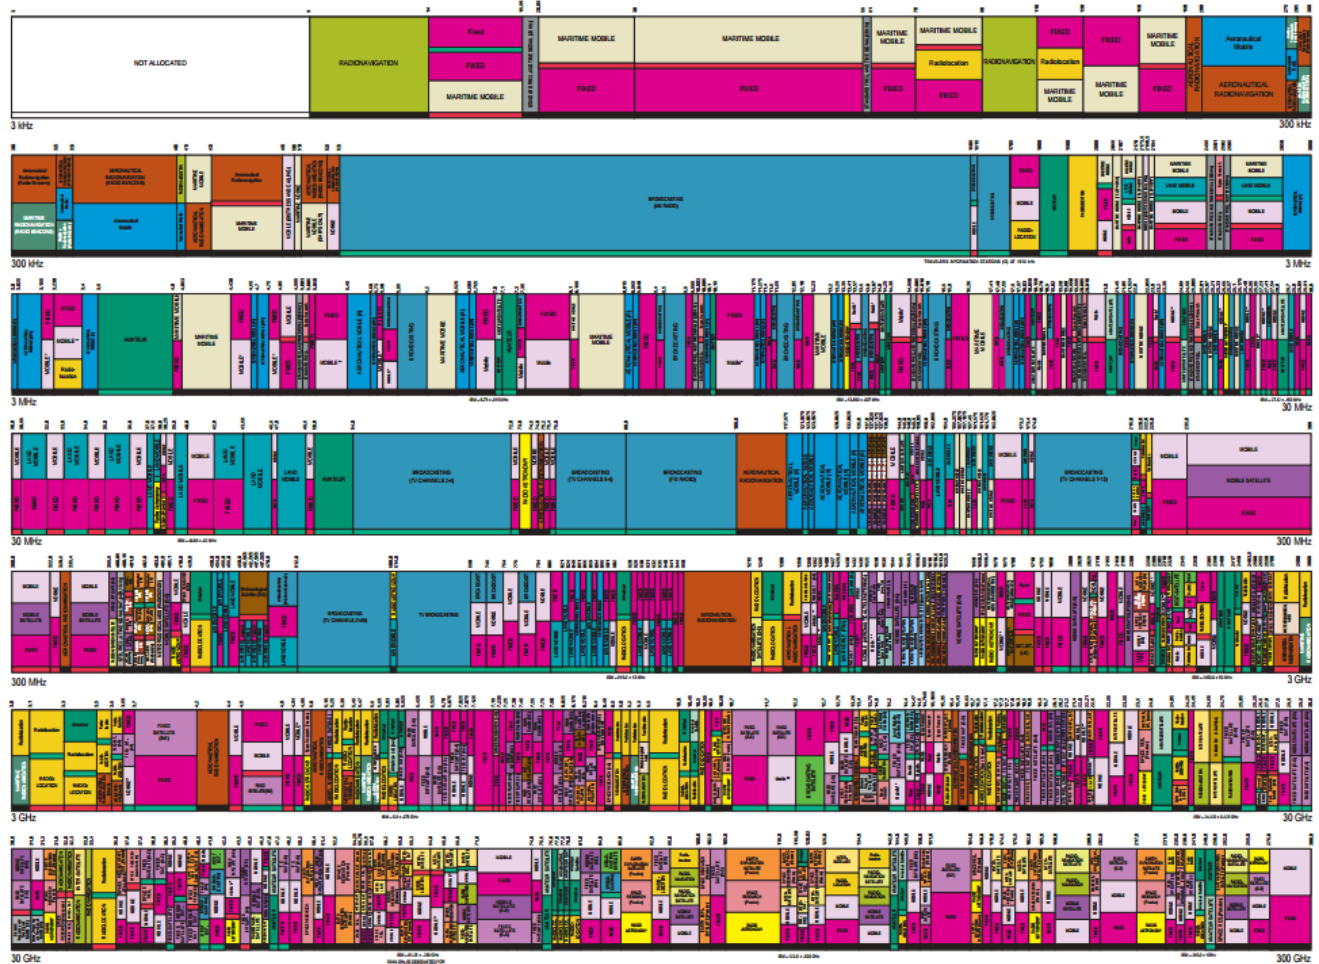

UNITED STATES FREQUENCY ALLOCATIONS THE RADIO SPECTRUM

RADIO SERVICES COLOR LEGEND

- AERONAUTICAL MOBILE
- INTER-SATELLITE
- RADIO-ASTRONOMY
- AERONAUTICAL MOBILE SATELLITE
- LAND MOBILE
- RADIO-TERRESTRIAL SATELLITE
- AERONAUTICAL RADIOAGNATION
- LAND MOBILE SATELLITE
- RADIOLOGICAL
- WIRELESS
- RADIOLOCATION/SATELLITE
- WIRELESS SATELLITE
- WIRELESS MOBILE SATELLITE
- RADIOAGNATION
- WIRELESS MOBILE
- RADIOAGNATION SATELLITE
- BROADCASTING
- WIRELESS MOBILE SATELLITE
- BROADCASTING SATELLITE
- BROADCASTING SATELLITE
- METEOROLOGICAL SCS
- SPACE ORIENTATION
- EARTH-ORBITATION SATELLITE
- METEOROLOGICAL SATELLITE
- SPACE RESEARCH
- FIXED
- MOBILE
- STANDARD-FREQUENCY AND TIME SIGNAL
- FIXED SATELLITE
- MOBILE SATELLITE
- STANDARD-FREQUENCY AND TIME SIGNAL SATELLITE

ACTIVITY CODE

- GOVERNMENT EXCLUSIVE
- GOVERNMENT/NON-GOVERNMENT SHARED
- NON-GOVERNMENT EXCLUSIVE

ALLOCATION USAGE DESIGNATION

SERVICE	EXAMPLE	DESCRIPTION
Primary	Fixed	Capital Letter
Secondary	Mobile	1st Capital with lower case letters

This chart is a graphic representation of the Table of Frequency Allocations used by the FCC and other Federal agencies in administering radio frequency spectrum. It is not intended to be used as a legal document. For more information on the FCC's role in spectrum management, visit www.fcc.gov. The FCC is an Equal Opportunity Provider. This chart is intended to be used as a general reference only.