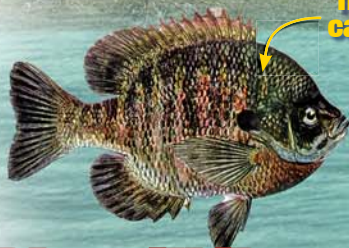

COMMON SPORTFISH

Sportfish are the fish anglers enjoy catching.

Largemouth Bass

Average Size: 12-18 inches

Most popular sportfish in New York State

Freshwater Fish Species

Habitat:

Shallow, weedy ponds and lakes

Usually the first fish caught by kids

Bluegill/Pumpkinseed (sunfish)

Average Size: 5-7 inches

Whiskers, or barbels, help to locate prey along the bottom.

Brown Bullhead

Average Size: 8-12 inches

Yellow Perch

Average Size: 6-12 inches

Fishy Fact: Often travels in schools with others the same size and age.

Chain Pickerel

Average Size: 15-20 inches

Lightning fast speed and razor sharp teeth make this one of the top predators in lakes and ponds.

Lake Trout

Average Size: 15-24 inches

New York's largest native trout, and the trout with the longest lifespan.

The most sought after saltwater gamefish; can grow larger than 70 pounds!

Saltwater Fish Species