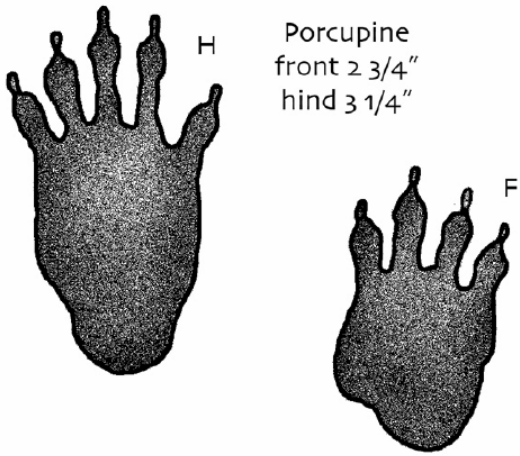

# Snapping turtle

water dweller

Characteristics of Animals: Animal Print Cards

Characteristics of Animals: Animal Print Cards

Striped Skunk  
front 2"  
hind 2"

Striped Skunk  
front 2"  
hind 2"

Raccoon  
front 2 1/2"  
hind 4"

Raccoon  
front 2 1/2"  
hind 4"

Characteristics of Animals: Animal Print Cards

Characteristics of Animals: Animal Print Cards

White Tailed Deer  
2 1/2" to 3"

White Tailed Deer  
2 1/2" to 3"

Characteristics of Animals: Animal Print Cards