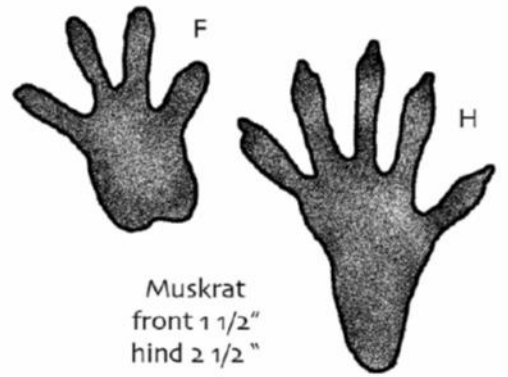

# Hawksbill turtle

water dweller: ocean

---

# Snapping turtle

water dweller

Characteristics of Animals: Animal Print Cards

Characteristics of Animals: Animal Print Cards

Striped Skunk  
front 2"  
hind 2"

Striped Skunk  
front 2"  
hind 2"

Raccoon  
front 2 1/2"  
hind 4"

Raccoon  
front 2 1/2"  
hind 4"

Characteristics of Animals: Animal Print Cards

Characteristics of Animals: Animal Print Cards

White Tailed Deer  
2 1/2" to 3"

White Tailed Deer  
2 1/2" to 3"

Characteristics of Animals: Animal Print Cards