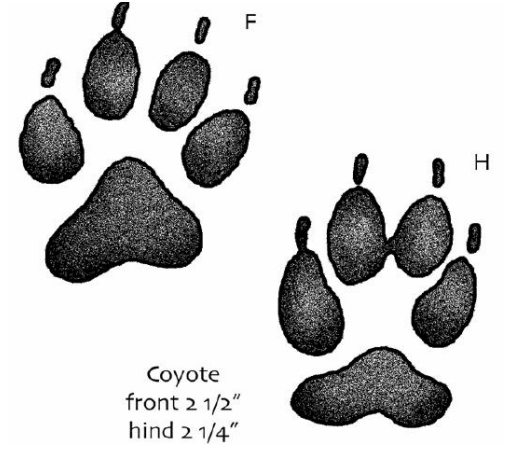

# Hawksbill turtle

water dweller: ocean

---

# Snapping turtle

water dweller

Characteristics of Animals: Animal Print Cards

Characteristics of Animals: Animal Print Cards

Striped Skunk  
front 2"  
hind 2"

Striped Skunk  
front 2"  
hind 2"

Raccoon  
front 2 1/2"  
hind 4"

Raccoon  
front 2 1/2"  
hind 4"

Characteristics of Animals: Animal Print Cards

Characteristics of Animals: Animal Print Cards

White Tailed Deer  
2 1/2" to 3"

White Tailed Deer  
2 1/2" to 3"

Characteristics of Animals: Animal Print Cards