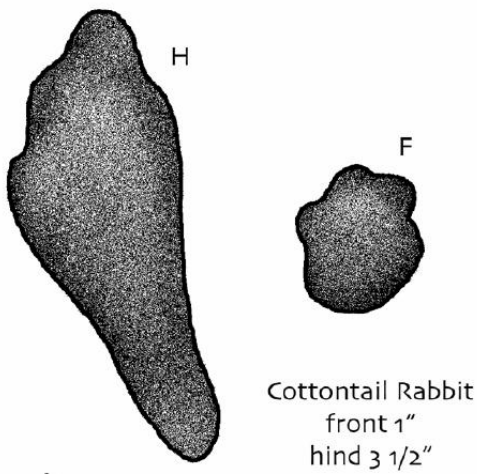

# Hawksbill turtle

water dweller: ocean

---

# Snapping turtle

water dweller

Characteristics of Animals: Animal Print Cards

Characteristics of Animals: Animal Print Cards

Striped Skunk  
front 2"  
hind 2"

Striped Skunk  
front 2"  
hind 2"

Raccoon  
front 2 1/2"  
hind 4"

Raccoon  
front 2 1/2"  
hind 4"

Characteristics of Animals: Animal Print Cards

Characteristics of Animals: Animal Print Cards

White Tailed Deer  
2 1/2" to 3"

White Tailed Deer  
2 1/2" to 3"

Characteristics of Animals: Animal Print Cards