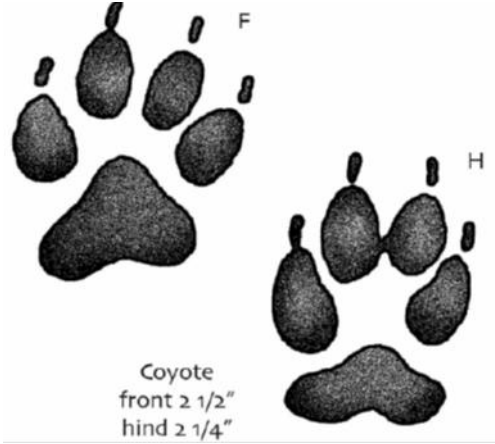

# Hawksbill turtle

water dweller: ocean

---

# Snapping turtle

water dweller

Characteristics of Animals: Animal Print Cards

Characteristics of Animals: Animal Print Cards

Striped Skunk  
front 2"  
hind 2"

Striped Skunk  
front 2"  
hind 2"

Raccoon  
front 2 1/2"  
hind 4"

Raccoon  
front 2 1/2"  
hind 4"

Characteristics of Animals: Animal Print Cards

Characteristics of Animals: Animal Print Cards

White Tailed Deer  
2 1/2" to 3"

White Tailed Deer  
2 1/2" to 3"

Characteristics of Animals: Animal Print Cards