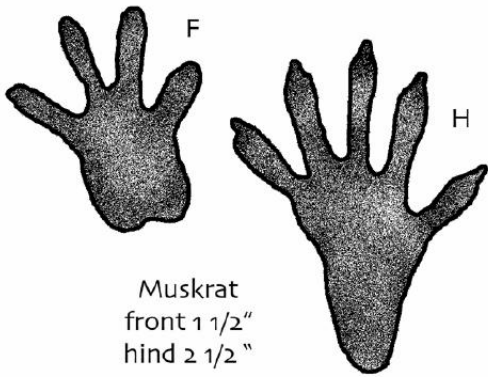

# Hawksbill turtle

water dweller: ocean

---

# Snapping turtle

water dweller

Characteristics of Animals: Animal Print Cards

Characteristics of Animals: Animal Print Cards

Striped Skunk  
front 2"  
hind 2"

Striped Skunk  
front 2"  
hind 2"

Raccoon  
front 2 1/2"  
hind 4"

Raccoon  
front 2 1/2"  
hind 4"

Characteristics of Animals: Animal Print Cards

Characteristics of Animals: Animal Print Cards

White Tailed Deer  
2 1/2" to 3"

White Tailed Deer  
2 1/2" to 3"

Characteristics of Animals: Animal Print Cards