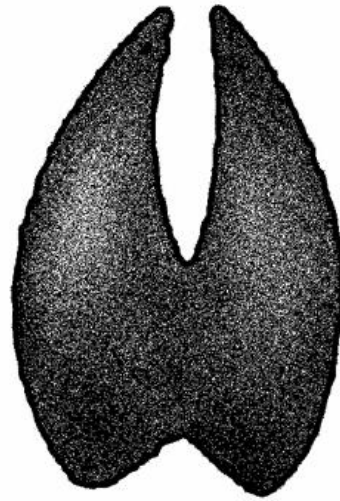

# Hawksbill turtle

water dweller: ocean

---

# Snapping turtle

water dweller

Characteristics of Animals: Animal Print Cards

Characteristics of Animals: Animal Print Cards

Striped Skunk  
front 2"  
hind 2"

Striped Skunk  
front 2"  
hind 2"

Raccoon  
front 2 1/2"  
hind 4"

Raccoon  
front 2 1/2"  
hind 4"

Characteristics of Animals: Animal Print Cards

Characteristics of Animals: Animal Print Cards

White Tailed Deer  
2 1/2" to 3"

White Tailed Deer  
2 1/2" to 3"

Characteristics of Animals: Animal Print Cards

Characteristics of Animals: Animal Print Cards