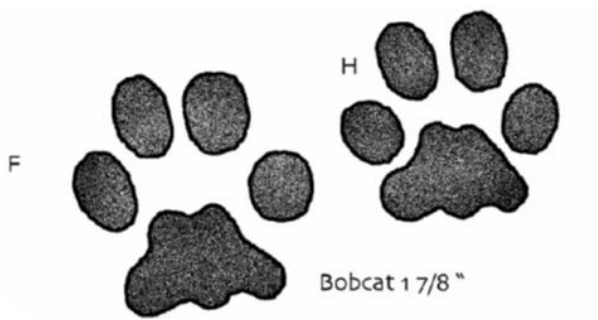

# Hawksbill turtle

water dweller: ocean

---

# Snapping turtle

water dweller

Characteristics of Animals: Animal Print Cards

Characteristics of Animals: Animal Print Cards

Striped Skunk  
front 2"  
hind 2"

Striped Skunk  
front 2"  
hind 2"

Raccoon  
front 2 1/2"  
hind 4"

Raccoon  
front 2 1/2"  
hind 4"

Characteristics of Animals: Animal Print Cards

Characteristics of Animals: Animal Print Cards

White Tailed Deer  
2 1/2" to 3"

White Tailed Deer  
2 1/2" to 3"

Characteristics of Animals: Animal Print Cards