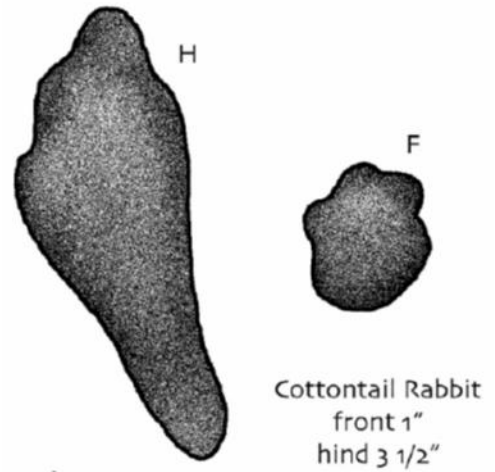

# Hawksbill turtle

water dweller: ocean

---

# Snapping turtle

water dweller

Characteristics of Animals: Animal Print Cards

Characteristics of Animals: Animal Print Cards

Striped Skunk  
front 2"  
hind 2"

Striped Skunk  
front 2"  
hind 2"

Raccoon  
front 2 1/2"  
hind 4"

Raccoon  
front 2 1/2"  
hind 4"

Characteristics of Animals: Animal Print Cards

Characteristics of Animals: Animal Print Cards

White Tailed Deer  
2 1/2" to 3"

White Tailed Deer  
2 1/2" to 3"

Characteristics of Animals: Animal Print Cards