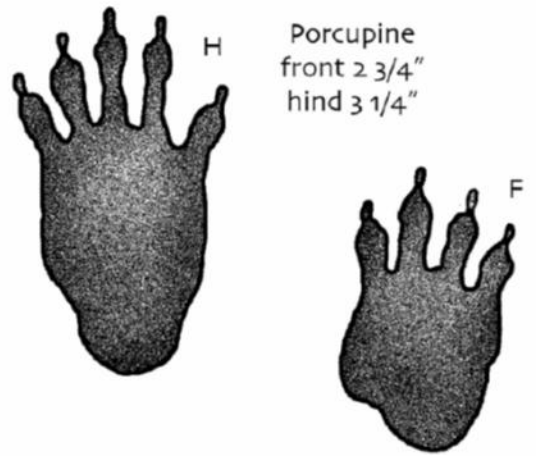

# Snapping turtle

water dweller

Characteristics of Animals: Animal Print Cards

Characteristics of Animals: Animal Print Cards

Striped Skunk  
front 2"  
hind 2"

Striped Skunk  
front 2"  
hind 2"

Raccoon  
front 2 1/2"  
hind 4"

Raccoon  
front 2 1/2"  
hind 4"

Characteristics of Animals: Animal Print Cards

Characteristics of Animals: Animal Print Cards

White Tailed Deer  
2 1/2" to 3"

White Tailed Deer  
2 1/2" to 3"

Characteristics of Animals: Animal Print Cards